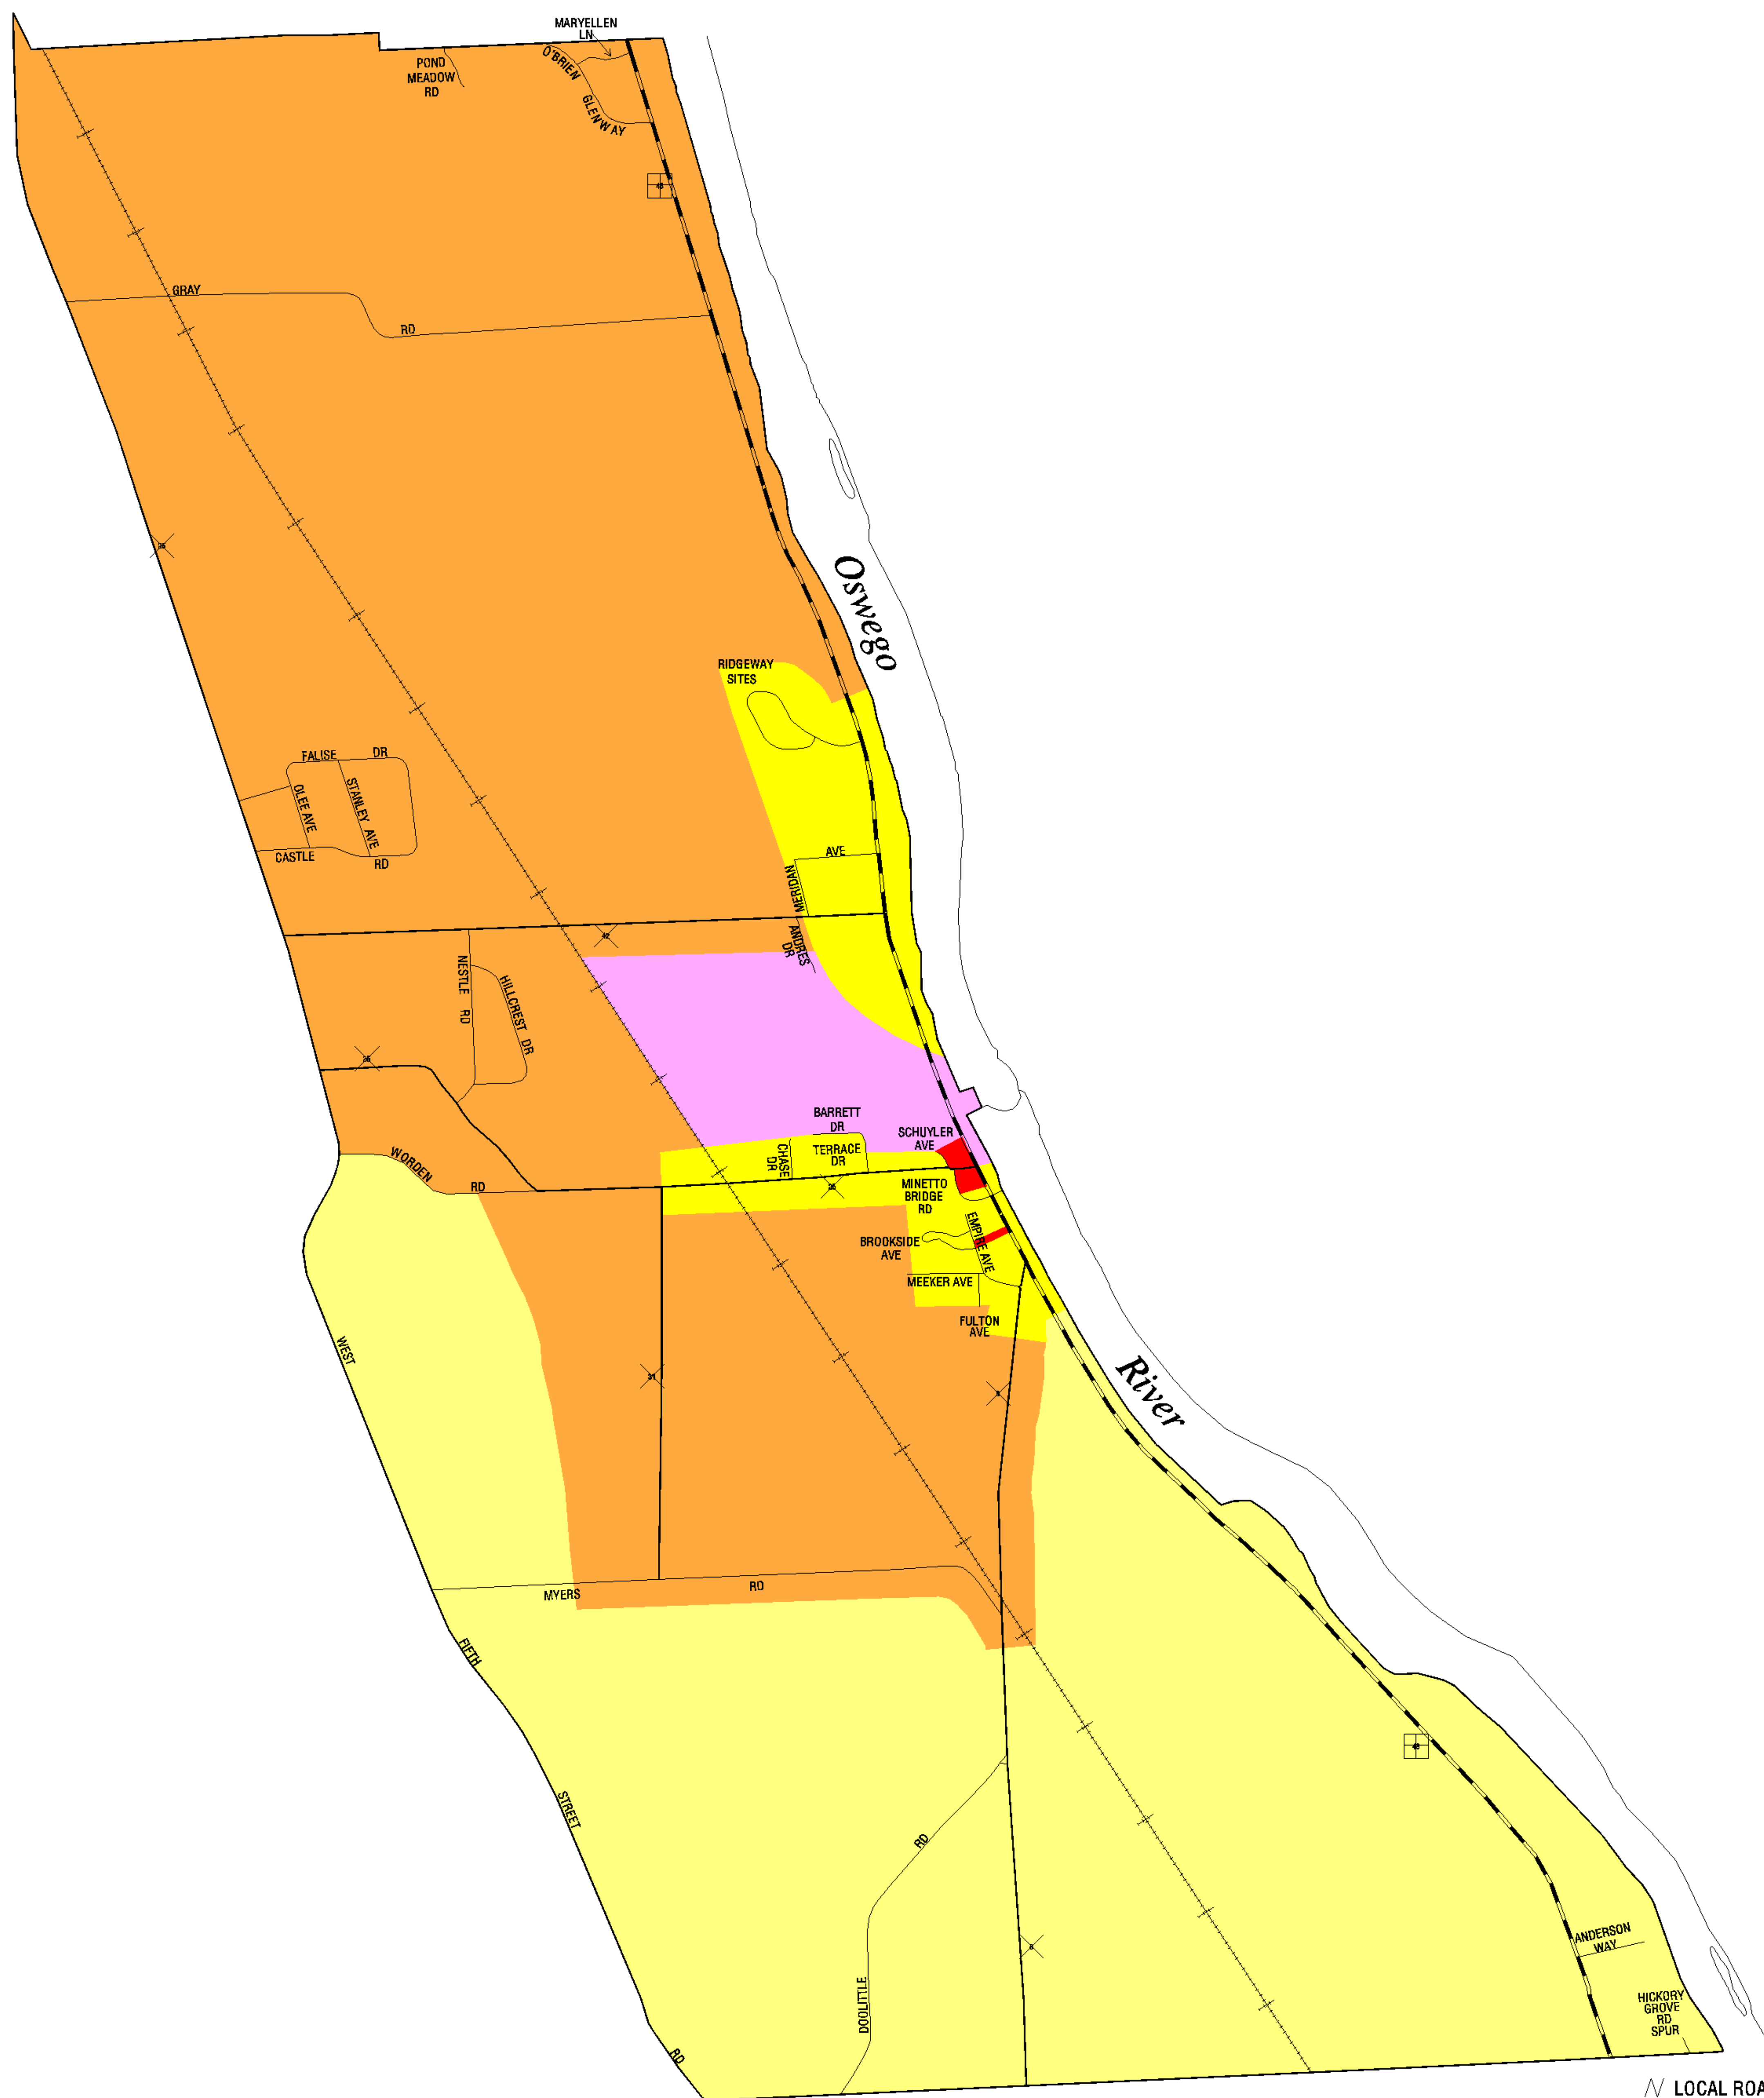

EXISTING ZONING

- AG AGRICULTURAL
- R10 RESIDENTIAL
- R20 RESIDENTIAL
- PD PLANNED DEVELOPMENT
- CM COMMERCIAL
- IN INDUSTRIAL

- LOCAL ROADS
- COUNTY ROADS
- STATE ROADS
- RAILROADS

PREPARED BY OSWEGO COUNTY DEPT. OF
PLANNING AND COMMUNITY DEVELOPMENT
DATE: DECEMBER 1999

TOWN OF MINNETTO ZONING ORDINANCE

SOURCE: TOWN OF MINNETTO ZONING ORDINANCE

REVISIONS: