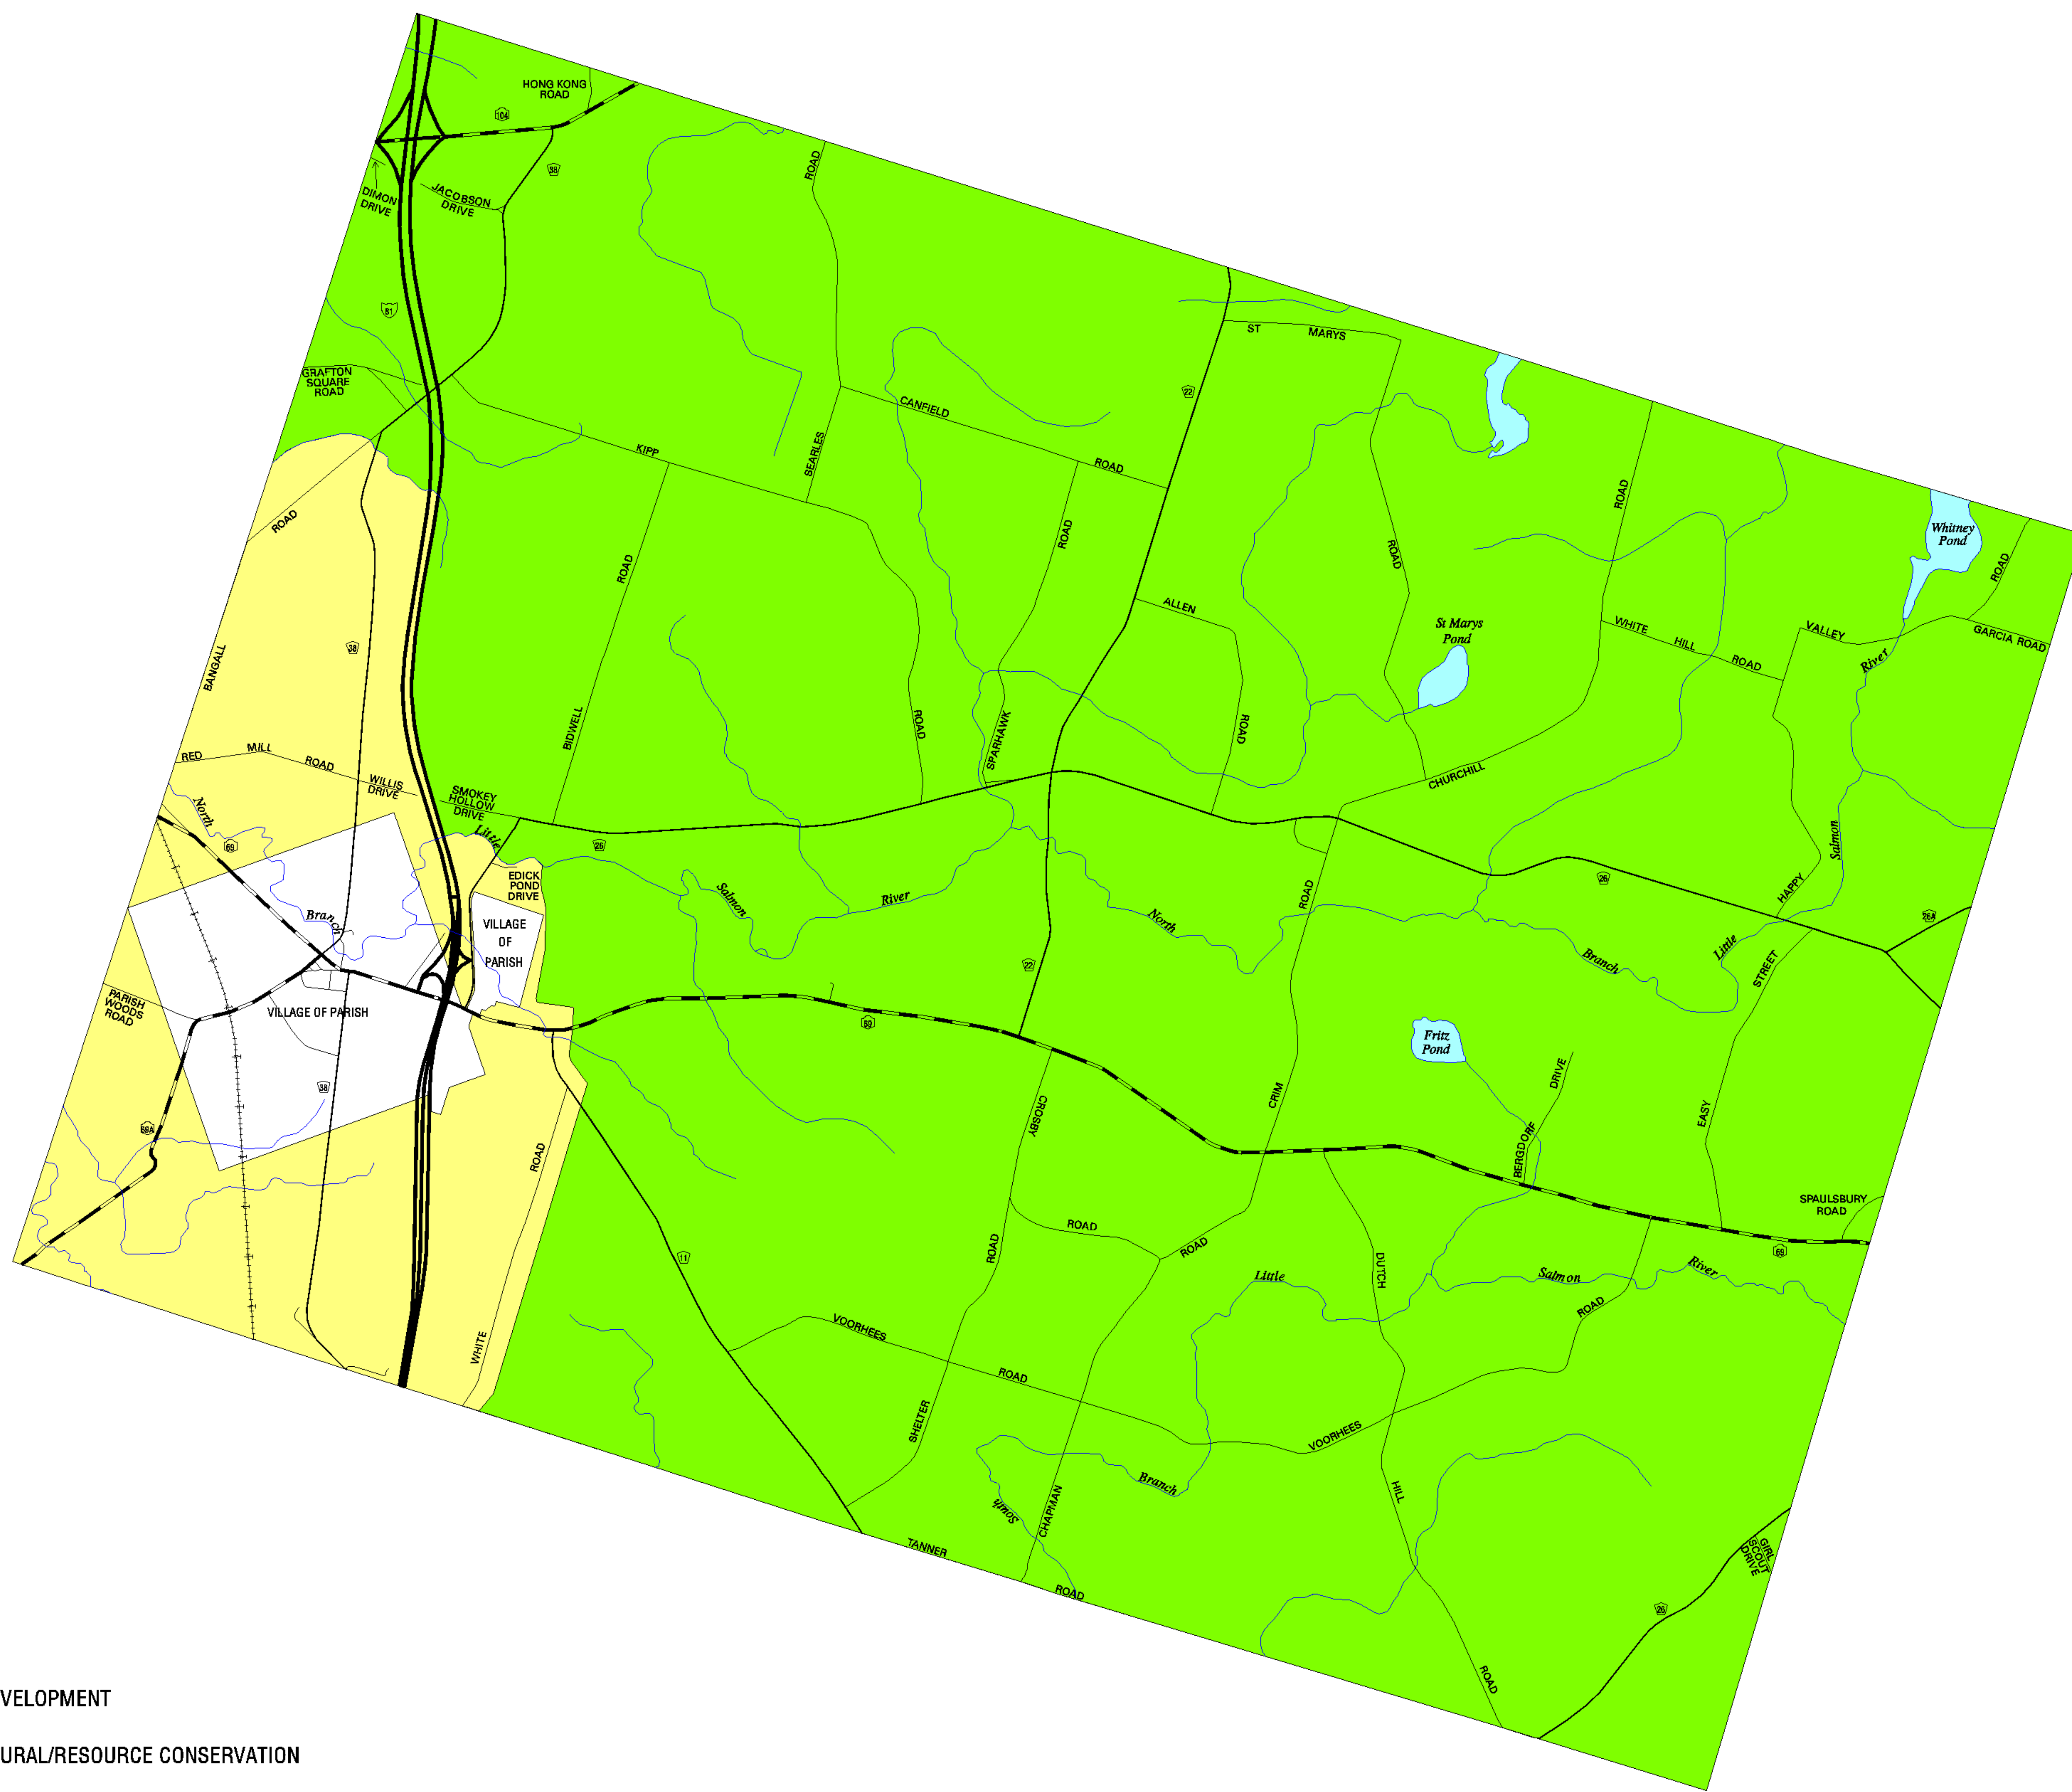

# EXISTING ZONING

- RURAL DEVELOPMENT
- AGRICULTURAL/RESOURCE CONSERVATION

- LOCAL ROADS
- COUNTY ROADS
- STATE ROADS
- U.S. AND INTERSTATE ROADS

PREPARED BY OSWEGO COUNTY DEPT. OF  
PLANNING AND COMMUNITY DEVELOPMENT  
DATE: MAY 2000

## TOWN OF PARISH ZONING LAW

SOURCE: TOWN OF PARISH ZONING LAW

REVISIONS: